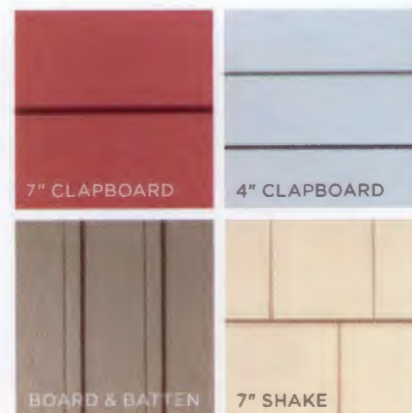

*Patent No: US 8,402,707 B2 (2013)

celect.royalbuildingproducts.com

The co-stars of your home exterior show

- Trim and moulding options come in the same coated color palette as Celect Siding
- Corners and window surrounds arrive ready to install with 15 factory-coated color options
- Mounts and blocks crafted from the same state-of-the-art cellular materials as our premium siding

Fade-defying, character-building colors

- Rich, dark palette of 15 factory-applied, designer-inspired color
- Coating delivers moisture protection and extreme weatherability
- 25-year warranty on the finish